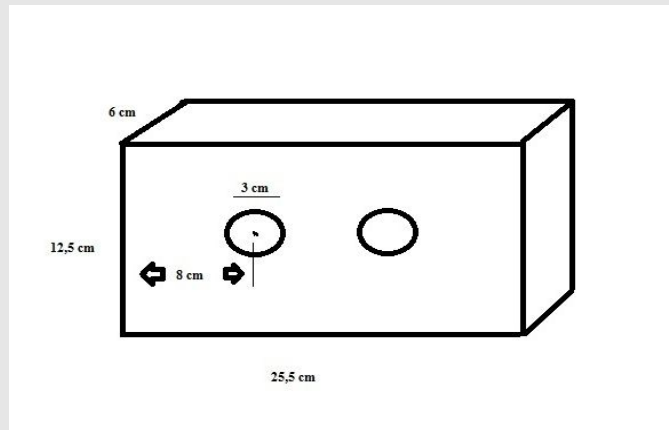

SPACE

MATADERO, Madrid

ESTO SÌ ES UN LADRILLO #1,#2 (THIS REALLY IS A BRICK#1,#2)

DESCRIPTION

This project approaches the complex topic of historical remembering in the cityscape of Madrid via the object of a brick. The brick establishes memories of the prison Carabanchel which was inaugurated in 1944 and built by the political prisoners that were held in the Saint Ginés College at the time. In particular, the college saved a group of political prisoners who had united in their struggle for democratic freedom. Memories of the lives and struggles in and across the prison became hidden further with the demolition of the Carabanchel building in 2008.