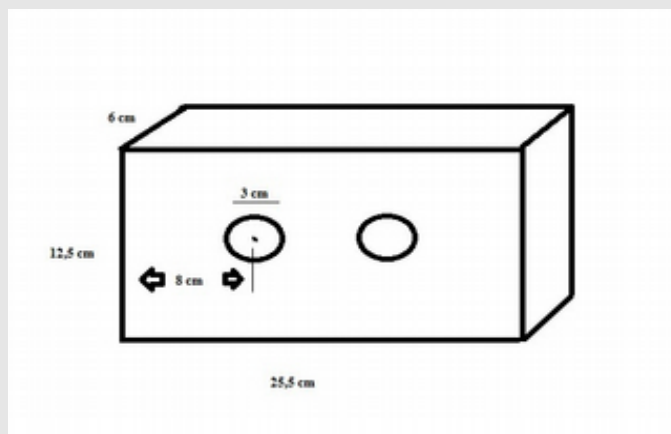

INSTALLATION Photographs (200 cm x 100 cm); 1 Brick; 4 Screenprint (50cm x 70 cm); Sheet to cut; 1 Videocanal (8:01 min. PaL)

**EXHIBITION****ESTO SÌ ES UN LADRILLO_#2** (THIS REALLY IS A BRICK #2)

Marisa Maza_Marcel Camacho